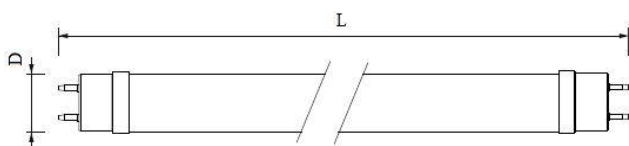

Led Tube T8

The T8 LED tube light provides a unified light effect for any general lighting as a high-performance LED solution. It also stands out for its immediate energy efficiency. In addition, this LED tube has the best quality/service life ratio, as well as low energy and maintenance costs.

Product Data

| General characteristics | |
|--|---|
| Nerve | G13 |
| Lifespan | 35,000 hours |
| Dimmable | No |
| Photometry and calorimetry | |
| Beam Emission Angle | 320 ° |
| Luminous flux | 1320 lm / 2640 lm / 3300 / 4400 lm / 5500 lm |
| Correlated Color Temperature | 4000 – 10,000 K (Possible with 12,000 K) |
| Color rendering index | 80 |
| Electrical characteristics | |
| Input voltage | 220 – 240 V |
| Input Frequency | 50 / 60 Hz |
| Power Consumption | 12 W / 24 W / 30 W / 40 W / 50 W (Selon le choix) |
| Nominal Start Time | 0.5 s |
| Nominal heating time at 60% of the luminous flux | 0.5 s |
| Temperature | |
| Operating Temperature | -20 to +50 °C |
| Storage Temperature | -40 to +65 °C |
| Logistics data | |
| Packaging Unit | 1 |
| Pieces per carton | 25 |

Led Tube T8

Dimensional Diagram

| Product | L | D |
|------------------|---------|-------|
| Led tube T8 12 W | 600 mm | 26 mm |
| Led tube T8 24 W | 1200 mm | 26 mm |
| Led tube T8 30 W | 1200 mm | 26 mm |
| Led tube T8 40 W | 1200 mm | 26 mm |
| Led tube T8 50 W | 1200 mm | 26 mm |