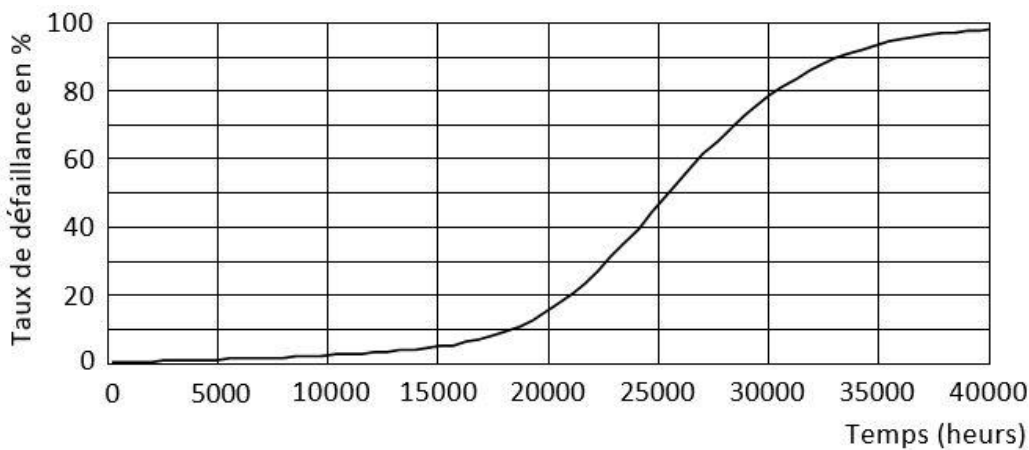

Lifespan

Id : 9105023295

LIGHT IS LED

www.lumtec.tn

Contact@lumtec.tn