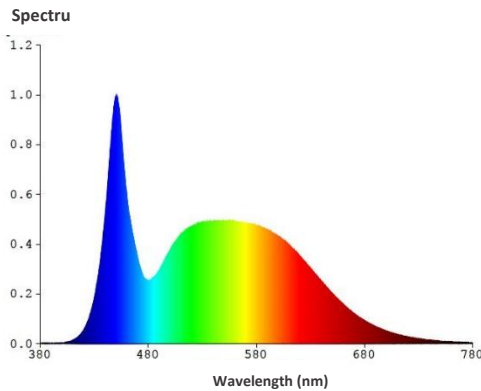

Product Data

General characteristics	
Nerve	GU10
Type: Led	SMD
Lifespan	25,000 hrs
Switching cycle	X 12500
Dimmable	No
Photometry and calorimetry	
Beam Emission Angle	60 °
Luminous flux	720 lm
Luminous efficiency	80 lm/W
Correlated Color Temperature	4000 – 10,000 K
Color rendering index	80
Electrical characteristics	
Input voltage	220 – 240 V
Input Frequency	50 Hz
Power Consumption	9 W
Equivalent power	55 W
Normal boot time	0.5 s
Temperature	
Operating Temperature	-20 to +40 °C
Standards and recommendations	
Energy class	A+
Logistics data	
Package Dimensions	51 x 51 x 67 mm
Pieces per carton	100

LIGHT IS LED

Led Spot 9 W GU10

Dimensional Diagram

Product	a	b
Led Spot 9 W GU10	50 mm	64 mm

Photometric data

Lifespan

Id : 9105023295

LIGHT IS LED