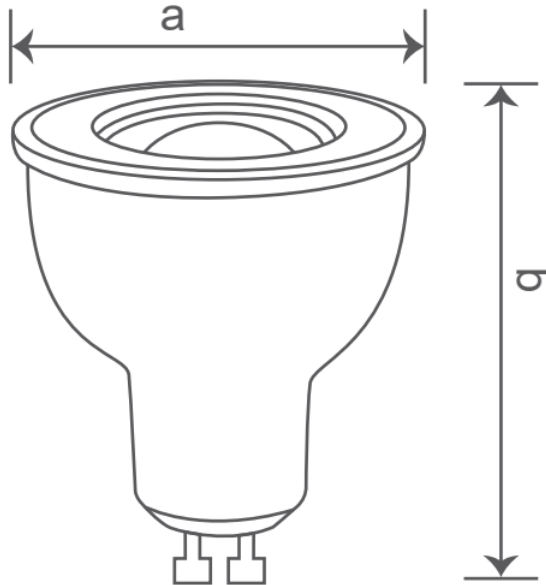

Led Spot 9 W GU10

With its modern and elegant shape, this LED spotlight is ideal for replacing halogen spotlights. With a familiar 60° lighting angle, this LED spotlight is suitable for both accent and general lighting. It produces a cool, energizing light, ideal for creating a warm atmosphere for evenings with friends or for reading. It can be used in niches and light tracks, and it is ideal for kitchens, living rooms, and dining rooms.

Product Data

General characteristics	
Nerve	GU10
Type: Led	SMD
Lifespan	25,000 hrs
Switching cycle	X 12500
Dimmable	No
Photometry and calorimetry	
Beam Emission Angle	60 °
Luminous flux	720 lm
Luminous efficiency	80 lm/W
Correlated Color Temperature	4000 – 10,000 K
Color rendering index	80
Electrical characteristics	
Input voltage	220 – 240 V
Input Frequency	50 Hz
Power Consumption	9 W
Equivalent power	55 W
Normal boot time	0.5 s
Temperature	
Operating Temperature	-20 to +40 °C
Standards and recommendations	
Energy class	A+
Logistics data	
Package Dimensions	51 x 51 x 67 mm
Pieces per carton	100

LIGHT IS LED

Led Spot 9 W GU10

Dimensional Diagram

Product	a	b
Led Spot 9 W GU10	50 mm	64 mm

Photometric data

Lifespan

Id : 9105023295

LIGHT IS LED