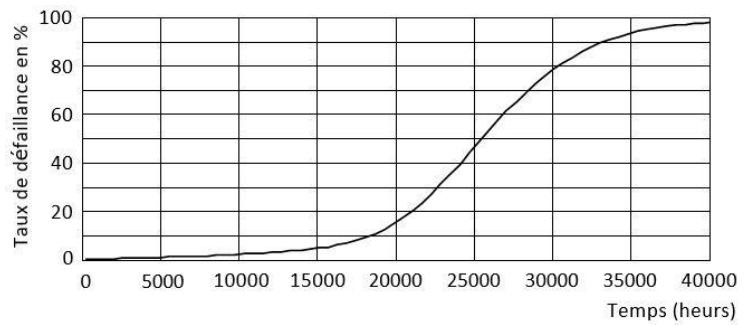

Product Data

General characteristics	
Nerve	GU10
Type: Led	SMD
Lifespan	25,000 hrs
Switching cycle	X 12500
Dimmable	No
Photometry and calorimetry	
Beam Emission Angle	60 °
Luminous flux	720 lm
Luminous efficiency	80 lm/W
Correlated Color Temperature	4000 – 10,000 K
Color rendering index	80
Electrical characteristics	
Input voltage	220 – 240 V
Input Frequency	50 Hz
Power Consumption	9 W
Equivalent power	55 W
Normal boot time	0.5 s
Temperature	
Operating Temperature	-20 to +40 °C
Standards and recommendations	
Energy class	A+
Logistics data	
Package Dimensions	51 x 51 x 67 mm
Pieces per carton	100

LIGHT IS LED

Led Spot 9 W GU10

Dimensional Diagram

Product	a	b
Led Spot 9 W GU10	50 mm	64 mm

Photometric data

Lifespan

Id : 9105023295

LIGHT IS LED