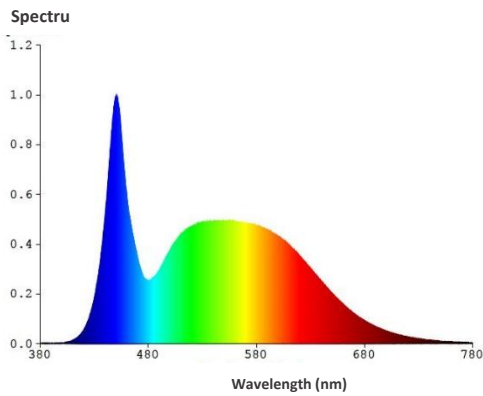

Product Data

General characteristics	
Nerve	GU5.3
Type: Led	SMD
Lifespan	25,000 hrs
Switching cycle	X 12500
Dimmable	No
Photometry and calorimetry	
Beam Emission Angle	60 °
Luminous flux	630 lm
Luminous efficiency	70 lm/W
Correlated Color Temperature	4000 – 10,000 K
Color rendering index	80
Electrical characteristics	
Input voltage	220 – 240 V
Input Frequency	50 Hz
Power Consumption	7 W
Equivalent power	45 W
Normal boot time	0.5 s
Temperature	
Operating Temperature	-20 to +40 °C
Standards and recommendations	
Energy class	A+
Logistics data	
Package Dimensions	51 x 51 x 60 mm
Pieces per carton	100

Led Spot 7 W GU5.3

Dimensional Diagram

Product	a	b
Led Spot 7 W GU5.3	50 mm	55 mm

Photometric data

Lifespan

Id : 9105023295