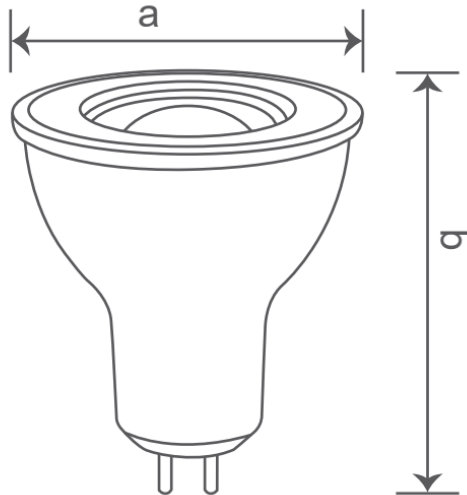

Led Spot 7 W GU5.3

With its modern and elegant shape, this LED spotlight is ideal for replacing halogen spotlights. With a familiar 60° lighting angle, this LED spotlight is suitable for both accent and general lighting. It produces a cool, energizing light, ideal for creating a warm atmosphere for evenings with friends or for reading. It can be used in niches and light tracks, and it is ideal for kitchens, living rooms, and dining rooms.

Product Data

General characteristics	
Nerve	GU5.3
Type: Led	SMD
Lifespan	25,000 hrs
Switching cycle	X 12500
Dimmable	No
Photometry and calorimetry	
Beam Emission Angle	60 °
Luminous flux	630 lm
Luminous efficiency	70 lm/W
Correlated Color Temperature	4000 – 10,000 K
Color rendering index	80
Electrical characteristics	
Input voltage	220 – 240 V
Input Frequency	50 Hz
Power Consumption	7 W
Equivalent power	45 W
Normal boot time	0.5 s
Temperature	
Operating Temperature	-20 to +40 °C
Standards and recommendations	
Energy class	A+
Logistics data	
Package Dimensions	51 x 51 x 60 mm
Pieces per carton	100

Led Spot 7 W GU5.3

Dimensional Diagram

Product	a	b
Led Spot 7 W GU5.3	50 mm	55 mm

Photometric data

Lifespan

Id : 9105023295