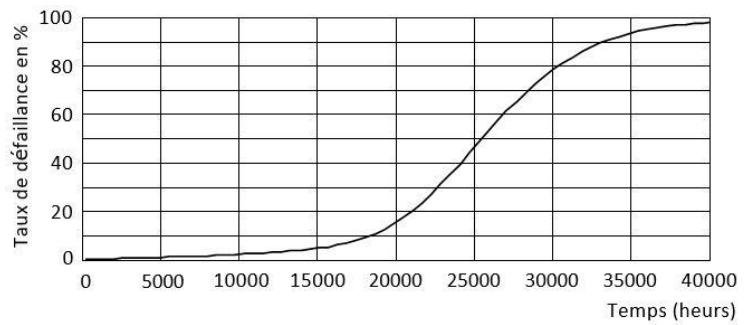

Product Data

General characteristics	
Nerve	GU5.3
Type: Led	SMD
Lifespan	25,000 hrs
Switching cycle	X 12500
Dimmable	No
Photometry and calorimetry	
Beam Emission Angle	60 °
Luminous flux	630 lm
Luminous efficiency	70 lm/W
Correlated Color Temperature	4000 – 10,000 K
Color rendering index	80
Electrical characteristics	
Input voltage	220 – 240 V
Input Frequency	50 Hz
Power Consumption	7 W
Equivalent power	45 W
Normal boot time	0.5 s
Temperature	
Operating Temperature	-20 to +40 °C
Standards and recommendations	
Energy class	A+
Logistics data	
Package Dimensions	51 x 51 x 60 mm
Pieces per carton	100

Led Spot 7 W GU5.3

Dimensional Diagram

Product	a	b
Led Spot 7 W GU5.3	50 mm	55 mm

Photometric data

Lifespan

Id : 9105023295