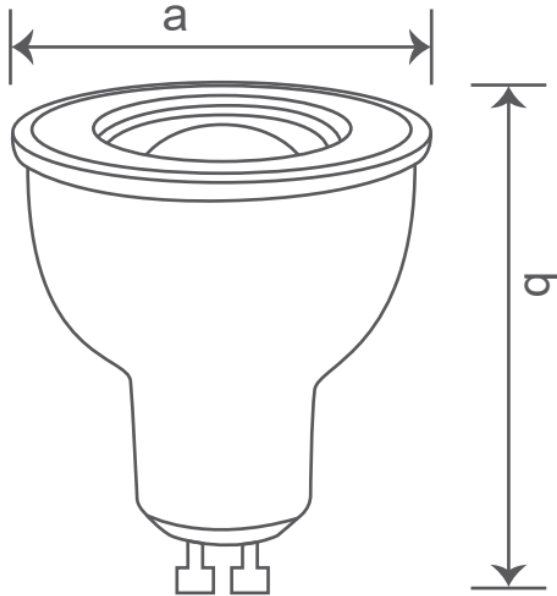

Led Spot 7 W GU10

With its modern and elegant shape, this LED spotlight is ideal for replacing halogen spotlights. With a familiar 60° lighting angle, this LED spotlight is suitable for both accent and general lighting. It produces a cool, energizing light, ideal for creating a warm atmosphere for evenings with friends or for reading. It can be used in niches and light tracks, and it is ideal for kitchens, living rooms, and dining rooms.

Product Data

General characteristics	
Nerve	GU10
Type: Led	SMD
Lifespan	25,000 hrs
Switching cycle	X 12500
Dimmable	No
Photometry and calorimetry	
Beam Emission Angle	60 °
Luminous flux	560 lm
Luminous efficiency	80 lm/W
Correlated Color Temperature	4000 – 10,000 K
Color rendering index	80
Electrical characteristics	
Input voltage	220 – 240 V
Input Frequency	50 Hz
Power Consumption	7 W
Equivalent power	45 W
Normal boot time	0.5 s
Temperature	
Operating Temperature	-20 to +40 °C
Standards and recommendations	
Energy class	A+
Logistics data	
Package Dimensions	51 x 51 x 60 mm
Pieces per carton	100

LIGHT IS LED

Led Spot 7 W GU10

Dimensional Diagram

Product	has	b
Led Spot 7 W GU10	50 mm	55 mm

Photometric data

Lifespan

Id : 9105023295

LIGHT IS LED