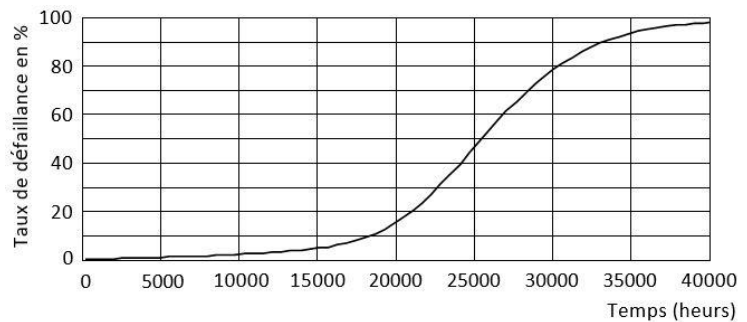

Product Data

General characteristics	
Nerve	GU10
Type: Led	SMD
Lifespan	25,000 hrs
Switching cycle	X 12500
Dimmable	No
Photometry and calorimetry	
Beam Emission Angle	60 °
Luminous flux	560 lm
Luminous efficiency	80 lm/W
Correlated Color Temperature	4000 – 10,000 K
Color rendering index	80
Electrical characteristics	
Input voltage	220 – 240 V
Input Frequency	50 Hz
Power Consumption	7 W
Equivalent power	45 W
Normal boot time	0.5 s
Temperature	
Operating Temperature	-20 to +40 °C
Standards and recommendations	
Energy class	A+
Logistics data	
Package Dimensions	51 x 51 x 60 mm
Pieces per carton	100

LIGHT IS LED

Led Spot 7 W GU10

Dimensional Diagram

Product	has	b
Led Spot 7 W GU10	50 mm	55 mm

Photometric data

Lifespan

Id : 9105023295

LIGHT IS LED