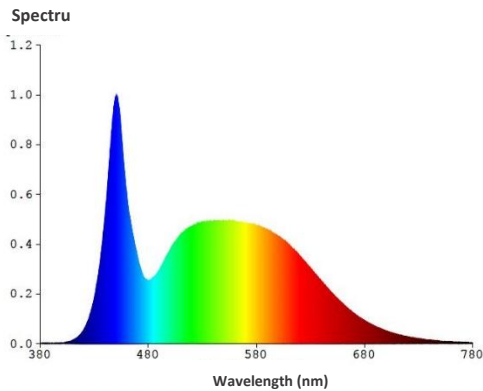

Product Data

General characteristics	
Nerve	GU10
Type: Led	SMD
Lifespan	25,000 hrs
Switching cycle	X 12500
Dimmable	No
Photometry and calorimetry	
Beam Emission Angle	60 °
Luminous flux	560 lm
Luminous efficiency	80 lm/W
Correlated Color Temperature	4000 – 10,000 K
Color rendering index	80
Electrical characteristics	
Input voltage	220 – 240 V
Input Frequency	50 Hz
Power Consumption	7 W
Equivalent power	45 W
Normal boot time	0.5 s
Temperature	
Operating Temperature	-20 to +40 °C
Standards and recommendations	
Energy class	A+
Logistics data	
Package Dimensions	51 x 51 x 60 mm
Pieces per carton	100

LIGHT IS LED

Led Spot 7 W GU10

Dimensional Diagram

Product	has	b
Led Spot 7 W GU10	50 mm	55 mm

Photometric data

Lifespan

Id : 9105023295

LIGHT IS LED