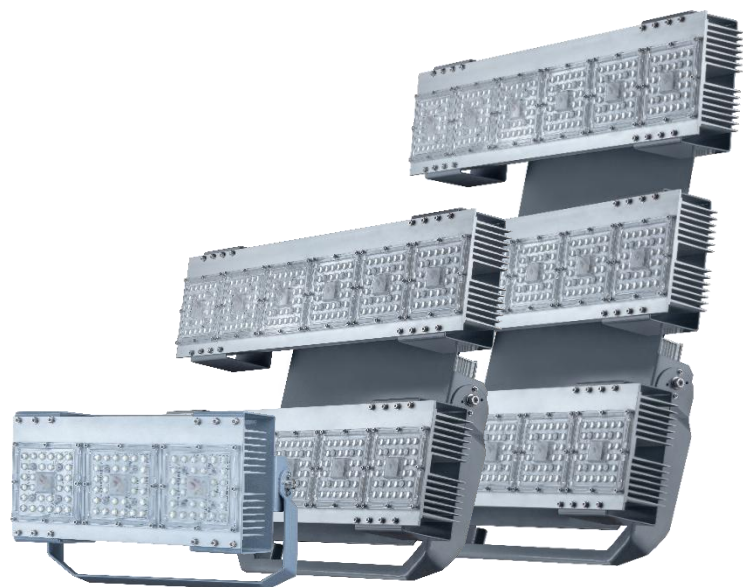

MARACANA

Description

Maracana is an LED floodlight made of high-quality aluminium profiles.

It includes an aluminum ventilation system that dissipates heat and ensures consistent performance.

This type of Flood light saves a significant amount of energy.

In addition, Maracana is characterized by its robustness and resistance to mechanical shocks, which are likely to degrade or alter the functionality of the flood light.

Product Data

General characteristics	
Driver	Sosen / Moso / Meanwell
Driver inclus	Yes
IEC protection class	Safety class I/II (Depending on choice)
Type LED	SMD
Number of modules	1 – 3 (Depending on power)
Standard and Recommendations	
Ingress code	IP66 [Dust Ingress Protection, Water Jet Protection]
Mechanical Shock Protection Code	IK10
Surge protection	10 kV (Optional)
Performance (as per CEI)	
Luminous flux	32,600 – 192,000 Lm
Luminous Flux Tolerance	± 7%
Luminous efficiency	≥ 160 Lm/W
Correlated Color Temperature	2700 – 6500 K
Color rendering index	80
Power Consumption	200 – 1200 W

MARACANA

Electrical characteristics	
Input voltage	100 – 277 V
Input Frequency	50 / 60 Hz
Minimum power factor	0.9
Materials and finishes	
Radiator Materials	Aluminium
Optical cover	PC/PMMA
Mounting material	Steel
Mounting device	Attachment with arm
Lifespan (IEC compliant)	
LED source life	≥ 100,000 hours
Terms of Use	
Ambient temperature range	-40 to +60°C
Room temperature	25°C
Logistics data	
Packaging Unit	1
Pieces per carton	1

Dimensions

MARACANA

W POWER	MODULE MEMBERS	PCB MEMBERS BY MODULES	LENGEUR L MM	HEIGHT H MM
200	1	3	320	232
300 – 350	1	5	540	245
400	1	6	640	243
500 – 700	2	5	540	506
800 – 900	2	6	640	493
1000	3	5	540	728
1200	3	6	640	728