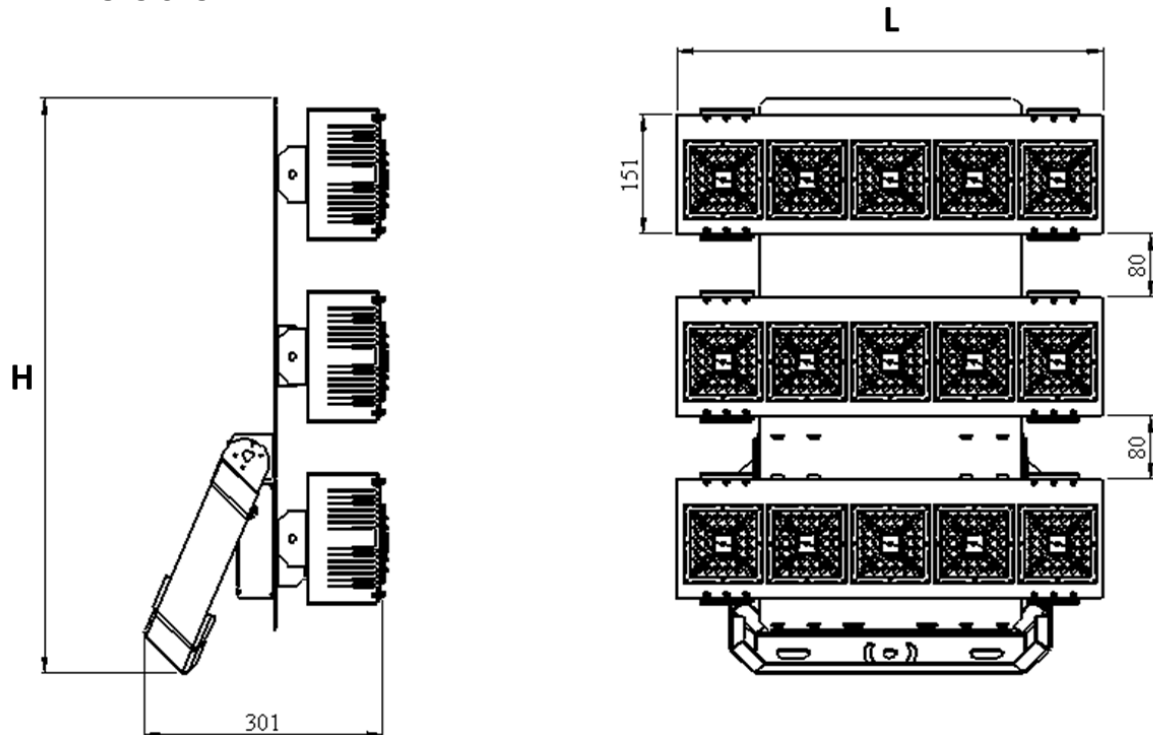

MARACANA

Description

Maracana is an LED floodlight made of high-quality aluminium profiles.

It includes an aluminum ventilation system that dissipates heat and ensures consistent performance.

This type of Flood light saves a significant amount of energy.

In addition, Maracana is characterized by its robustness and resistance to mechanical shocks, which are likely to degrade or alter the functionality of the flood light.

Product Data

General characteristics	
Driver	Sosen / Moso / Meanwell
Driver inclus	Yes
IEC protection class	Safety class I/II (Depending on choice)
Type LED	SMD
Number of modules	1 – 3 (Depending on power)
Standard and Recommendations	
Ingress code	IP66 [Dust Ingress Protection, Water Jet Protection]
Mechanical Shock Protection Code	IK10
Surge protection	10 kV (Optional)
Performance (as per CEI)	
Luminous flux	32,600 – 192,000 Lm
Luminous Flux Tolerance	± 7%
Luminous efficiency	≥ 160 Lm/W
Correlated Color Temperature	2700 – 6500 K
Color rendering index	80
Power Consumption	200 – 1200 W

MARACANA

Electrical characteristics	
Input voltage	100 – 277 V
Input Frequency	50 / 60 Hz
Minimum power factor	0.9
Materials and finishes	
Radiator Materials	Aluminium
Optical cover	PC/PMMA
Mounting material	Steel
Mounting device	Attachment with arm
Lifespan (IEC compliant)	
LED source life	≥ 100,000 hours
Terms of Use	
Ambient temperature range	-40 to +60°C
Room temperature	25°C
Logistics data	
Packaging Unit	1
Pieces per carton	1

Dimensions

MARACANA

W POWER	MODULE MEMBERS	PCB MEMBERS BY MODULES	LENGEUR L MM	HEIGHT H MM
200	1	3	320	232
300 – 350	1	5	540	245
400	1	6	640	243
500 – 700	2	5	540	506
800 – 900	2	6	640	493
1000	3	5	540	728
1200	3	6	640	728