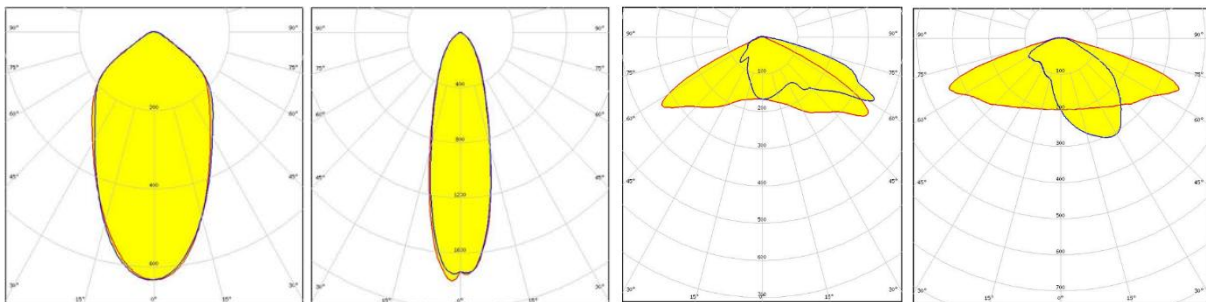

MARACANA

W POWER	MODULE MEMBERS	PCB MEMBERS BY MODULES	LENGEUR L MM	HEIGHT H MM
200	1	3	320	232
300 – 350	1	5	540	245
400	1	6	640	243
500 – 700	2	5	540	506
800 – 900	2	6	640	493
1000	3	5	540	728
1200	3	6	640	728

Photometric curves

M-PC 65°

S-PC 30°

T4B-PC

T3-PC

Applications

Parking

Urban streets and residential

Railway stations and metro stations

Cycle paths and walking routes

Places and pedestrian areas

Sports areas

Bridges

Wide Spaces

Id: 9105023295

LUMTEC®
LIGHT IS LED
www.lumtec.tn
Contact@lumtec.tn