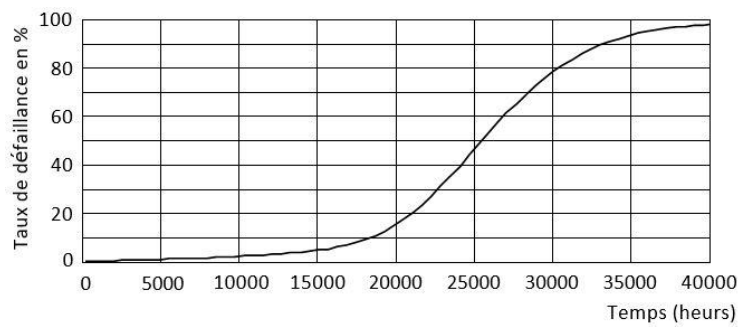

Lifespan

Id : 9105023295

LIGHT IS LED

www.lumtec.tn

Contact@lumtec.tn