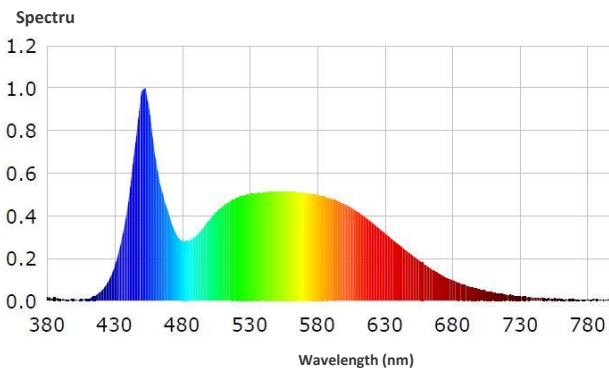

### Product Data

General characteristics	
Base	E27
Type: Led	SMD
Lifespan	25,000 hrs
Switching cycle	X 12500
Dimmable	No
Photometry and calorimetry	
Beam Emission Angle	230 °
Luminous flux	1350 lm
Luminous efficiency	90 lm/W
Correlated Color Temperature	3000 – 10,000 K
Color rendering index	80
Electrical characteristics	
Input voltage	220 – 240 V
Input Frequency	50 Hz
Power Consumption	15 W
Equivalent power	100 W
Normal boot time	0.5 s
Temperature	
Operating Temperature	-20 to +40 °C
Standards and recommendations	
Energy class	A+
Logistics data	
Package Dimensions	52 x 52 x 148 mm
Pieces per carton	100

### Photometric curve