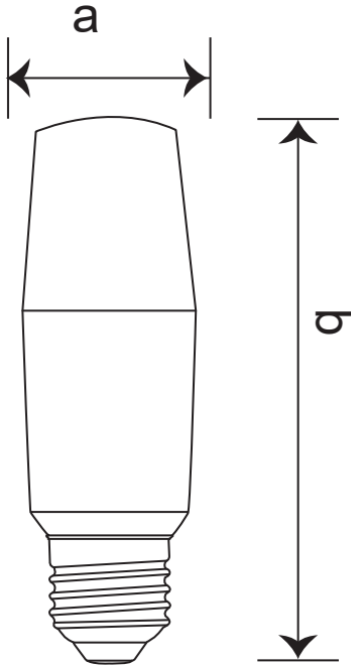

## Stick Led bulb 15 w

Lumtec's LED bulbs offer beautiful, bright color, long life, and instant significant energy savings. With its simple and elegant shape, this bulb is the ideal alternative to your traditional frosted bulbs.

### Product Data

General characteristics	
Base	E27
Type: Led	SMD
Lifespan	25,000 hrs
Switching cycle	X 12500
Dimmable	No
Photometry and calorimetry	
Beam Emission Angle	230 °
Luminous flux	1350 lm
Luminous efficiency	90 lm/W
Correlated Color Temperature	3000 – 10,000 K
Color rendering index	80
Electrical characteristics	
Input voltage	220 – 240 V
Input Frequency	50 Hz
Power Consumption	15 W
Equivalent power	100 W
Normal boot time	0.5 s
Temperature	
Operating Temperature	-20 to +40 °C
Standards and recommendations	
Energy class	A+
Logistics data	
Package Dimensions	52 x 52 x 148 mm
Pieces per carton	100

### Dimensional Diagram

Product	a	b
Stick Led bulb 15 w	52 mm	148 mm