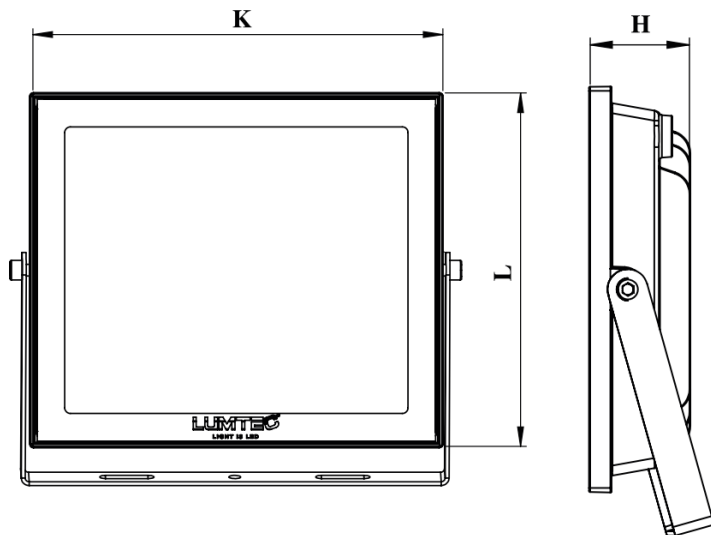

Product Data

General characteristics	
Power	50 W
Type LED	SMD
Luminous efficiency	100 Lm/W
Luminous flux	5000 Lm
Materials	Aluminum
Optical Cover	Tempered Flat Glass
Correlated Color Temperature	RGB + Blanc (3000 – 6500 K)
Color rendering index	70
Dimmable	Yes with IR remote control
Standards and recommendations	
Ingress code	IP66 [Dust Ingress Protection, Water Jet Protection]
Mechanical Shock Protection Code	IK08
Electrical characteristics	
Input voltage	100 – 240 V
Input Frequency	50 /60 Hz
Power factor	≥ 0.9
Lifespan	
Lifespan	50,000 h
Terms of Use	
Operating Temperature	-20 to +40 °C
Room temperature	25 °C

Dimensional Diagram

DIMENSIONS	K	L	H
	211	180	45

Applications

Id : 9105023295

LIGHT IS LED

www.lumtec.tn

Contact@lumtec.tn