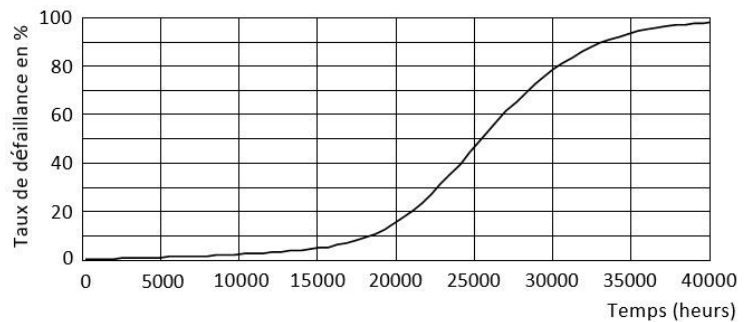

Life time

Id : 9105023295

LIGHT IS LED

www.lumtec.tn

Contact@lumtec.tn

Contact@kacem-electronic.com