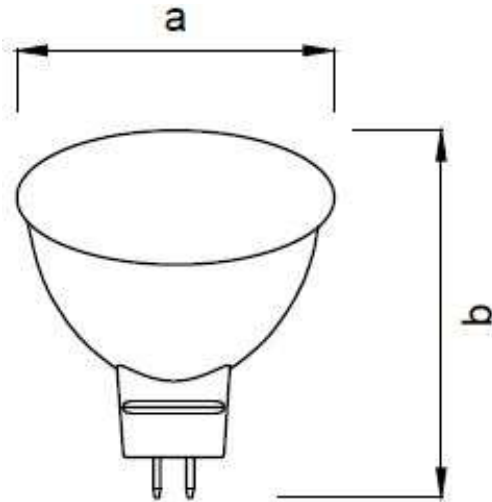

### Product data

General information	
Socket	GU5.3
LED type	SMD
Nominal lifetime	25 000 h
Number of switch cycles	X 12500
Dimmable	No
Light characteristic	
Beam angle	60 °
Nominal luminous flux	≥ 560 lm
Efficacy	≥ 80 lm/W
Temperature of correlated color	4000 – 8000 k (According to choice )
Color rendering index	80
Electrical features	
Input voltage	12 V AC/DC
Input frequency	50 Hz
Absorbed power	7 W
Wattage equivalent	50 W
Nominal start time	0.5 s
Temperature	
Operating temperature	-20 to +40 °C
Standards	
Energy Efficiency Class	A+
Package data	
Package dimentions	52 x 52 x 57 mm
Packaging by box	100

### Dimensional drawing

### Energy efficiency label

Product	a	b
Led spot 7 W 12 V Gu5.3	50 mm	55 mm