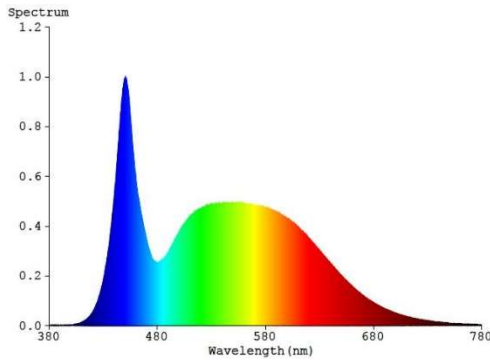

Photometric