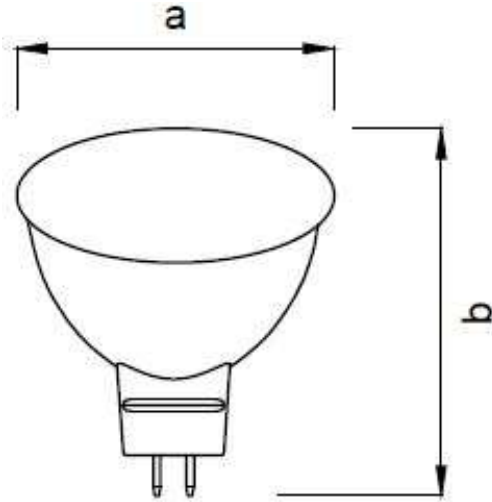

Led Spot 5 W 12 V GU5.3

Modern lighting with a familiar wide-angle light output 60°, this LED spot is suitable for both accent lighting and general-purpose lighting. It can be used in recesses and track light fixtures, and is ideal for use in kitchens, kitchen island lighting, living rooms and dining rooms.

Product data

General information	
Socket	GU5.3
LED type	SMD
Nominal lifetime	25 000 h
Number of switch cycles	X 12500
Dimmable	No
Light characteristic	
Beam angle	60 °
Nominal luminous flux	≥ 400 lm
Efficacy	≥ 80 lm/W
Temperature of correlated color	4000 – 8000 k (According to choice)
Color rendering index	80
Electrical features	
Input voltage	12 V AC/DC
Input frequency	50 Hz
Absorbed power	5 W
Wattage equivalent	35 W
Nominal start time	0.5 s
Temperature	
Operating temperature	-20 to +40 °C
Standards	
Energy Efficiency Class	A+
Package data	
Package dimensions	52 x 52 x 57 mm
Packaging by box	100

Led Spot 5W 12 V Gu5.3

Dimensional drawing

Energy efficiency label

Product	a	b
Led spot 5 W 12 V Gu5.3	50 mm	55 mm

Photometric

Life time

Id : 9105023295

LIGHT IS LED