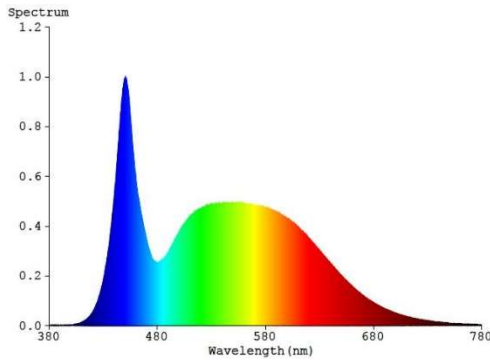

Product data

General information	
Socket	GU5.3
LED type	SMD
Nominal lifetime	25 000 h
Number of switch cycles	X 12500
Dimmable	No
Light characteristic	
Beam angle	60 °
Nominal luminous flux	≥ 400 lm
Efficacy	≥ 80 lm/W
Temperature of correlated color	4000 – 8000 k (According to choice)
Color rendering index	80
Electrical features	
Input voltage	12 V AC/DC
Input frequency	50 Hz
Absorbed power	5 W
Wattage equivalent	35 W
Nominal start time	0.5 s
Temperature	
Operating temperature	-20 to +40 °C
Standards	
Energy Efficiency Class	A+
Package data	
Package dimensions	52 x 52 x 57 mm
Packaging by box	100

Led Spot 5W 12 V Gu5.3

Dimensional drawing

Energy efficiency label

Product	a	b
Led spot 5 W 12 V Gu5.3	50 mm	55 mm

Photometric

Life time

Id : 9105023295

LIGHT IS LED