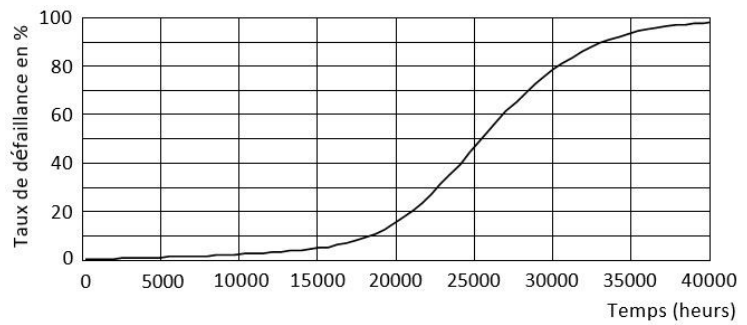

Product data

General information	
Socket	GU5.3
LED type	SMD
Nominal lifetime	25 000 h
Number of switch cycles	X 12500
Dimmable	No
Light characteristic	
Beam angle	60 °
Nominal luminous flux	≥ 400 lm
Efficacy	≥ 80 lm/W
Temperature of correlated color	4000 – 8000 k (According to choice)
Color rendering index	80
Electrical features	
Input voltage	12 V AC/DC
Input frequency	50 Hz
Absorbed power	5 W
Wattage equivalent	35 W
Nominal start time	0.5 s
Temperature	
Operating temperature	-20 to +40 °C
Standards	
Energy Efficiency Class	A+
Package data	
Package dimensions	52 x 52 x 57 mm
Packaging by box	100

Led Spot 5W 12 V Gu5.3

Dimensional drawing

Energy efficiency label

Product	a	b
Led spot 5 W 12 V Gu5.3	50 mm	55 mm

Photometric

Life time

Id : 9105023295

LIGHT IS LED