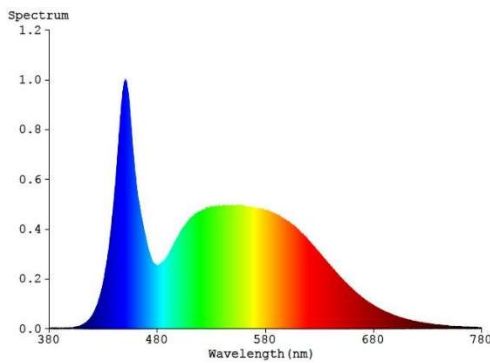

Product data

General information	
Socket	GU5.3
LED type	SMD
Nominal lifetime	25 000 h
Number of switch cycles	X 12500
Dimmable	No
Light characteristic	
Beam angle	60 °
Nominal luminous flux	≥ 400 lm
Efficacy	≥ 80 lm/W
Temperature of correlated color	4000 – 8000 k (According to choice)
Color rendering index	80
Electrical features	
Input voltage	220 – 240 V
Input frequency	50 Hz
Absorbed power	5 W
Wattage equivalent	35 W
Nominal start time	0.5 s
Temperature	
Operating temperature	-20 to +40 °C
Standards	
Energy Efficiency Class	A+
Package data	
Package dimensions	52 x 52 x 57 mm
Packaging by box	100

LIGHT IS LED

Led Spot 5W Gu5.3

Dimensional drawing

Energy efficiency label

Product	a	b
Led spot 5 W Gu5.3	50 mm	55 mm

Photometric

Life time

Id : 9105023295