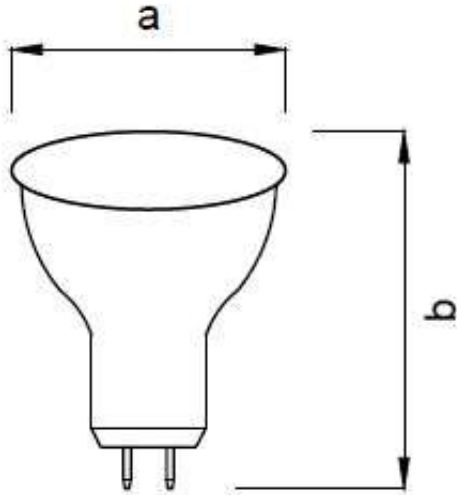

Led Spot 5 W GU5.3

Modern lighting with a familiar wide-angle light output 60°, this LED spot is suitable for both accent lighting and general-purpose lighting. It can be used in recesses and track light fixtures, and is ideal for use in kitchens, kitchen island lighting, living rooms and dining rooms.

Product data

General information	
Socket	GU5.3
LED type	SMD
Nominal lifetime	25 000 h
Number of switch cycles	X 12500
Dimmable	No
Light characteristic	
Beam angle	60 °
Nominal luminous flux	≥ 400 lm
Efficacy	≥ 80 lm/W
Temperature of correlated color	4000 – 8000 k (According to choice)
Color rendering index	80
Electrical features	
Input voltage	220 – 240 V
Input frequency	50 Hz
Absorbed power	5 W
Wattage equivalent	35 W
Nominal start time	0.5 s
Temperature	
Operating temperature	-20 to +40 °C
Standards	
Energy Efficiency Class	A+
Package data	
Package dimensions	52 x 52 x 57 mm
Packaging by box	100

LIGHT IS LED

Led Spot 5W Gu5.3

Dimensional drawing

Energy efficiency label

Product	a	b
Led spot 5 W Gu5.3	50 mm	55 mm

Photometric

Life time

Id : 9105023295