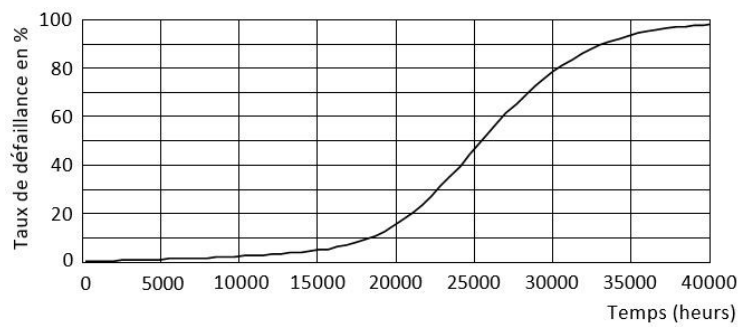

Product data

General information	
Socket	GU5.3
LED type	SMD
Nominal lifetime	25 000 h
Number of switch cycles	X 12500
Dimmable	No
Light characteristic	
Beam angle	60 °
Nominal luminous flux	≥ 400 lm
Efficacy	≥ 80 lm/W
Temperature of correlated color	4000 – 8000 k (According to choice)
Color rendering index	80
Electrical features	
Input voltage	220 – 240 V
Input frequency	50 Hz
Absorbed power	5 W
Wattage equivalent	35 W
Nominal start time	0.5 s
Temperature	
Operating temperature	-20 to +40 °C
Standards	
Energy Efficiency Class	A+
Package data	
Package dimensions	52 x 52 x 57 mm
Packaging by box	100

LIGHT IS LED

Led Spot 5W Gu5.3

Dimensional drawing

Energy efficiency label

Product	a	b
Led spot 5 W Gu5.3	50 mm	55 mm

Photometric

Life time

Id : 9105023295