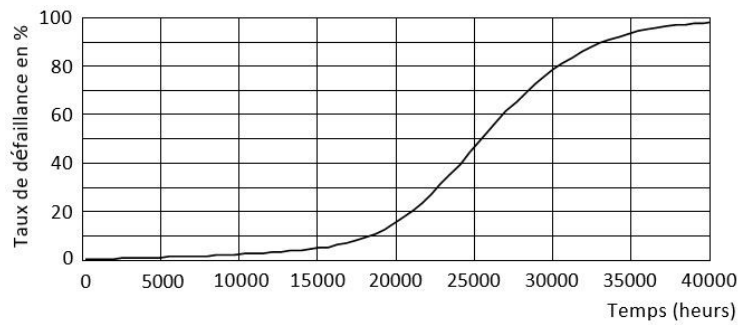

Life time

Id : 9105023295

LIGHT IS LED

www.lumtec.tn

Contact@lumtec.tn

Contact@kacem-electronic.com