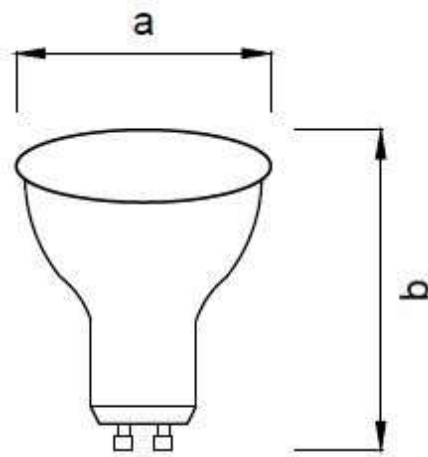

### Product data

General information	
Socket	GU10
LED type	SMD
Nominal lifetime	25 000 h
Number of switch cycles	X 12500
Dimmable	No
Light characteristic	
Beam angle	60 °
Nominal luminous flux	≥ 400 lm
Efficacy	≥ 80 lm/W
Temperature of correlated color	4000 – 8000 k (According to choice )
Color rendering index	80
Electrical features	
Input voltage	220 – 240 V
Input frequency	50 Hz
Absorbed power	5 W ( According to choice)
Wattage equivalent	35 W ( According to power )
Nominal start time	0.5 s
Temperature	
Operating temperature	-20 to +40 °C
Standards	
Energy Efficiency Class	A+
Package data	
Package dimentions	52 x 52 x 57 mm
Packaging by box	100

#### Dimensional drawing

#### Energy efficiency label

Product	a	b
Led spot 5 W Gu 10	50 mm	55 mm