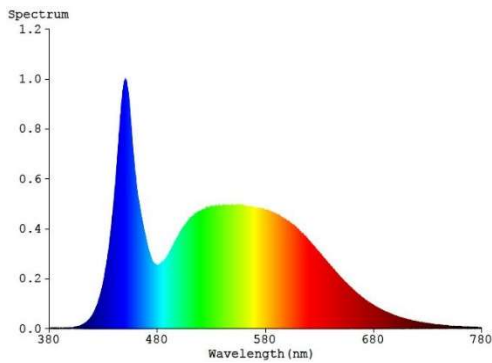

### Product data

General information	
Socket	GU10
LED type	SMD
Nominal lifetime	25 000 h
Number of switch cycles	X 12500
Dimmable	No
Light characteristic	
Beam angle	60 °
Nominal luminous flux	≥ 400 lm
Efficacy	≥ 80 lm/W
Temperature of correlated color	4000 – 8000 k (According to choice )
Color rendering index	80
Electrical features	
Input voltage	220 – 240 V
Input frequency	50 Hz
Absorbed power	5 W ( According to choice)
Wattage equivalent	35 W ( According to power )
Nominal start time	0.5 s
Temperature	
Operating temperature	-20 to +40 °C
Standards	
Energy Efficiency Class	A+
Package data	
Package dimentions	52 x 52 x 57 mm
Packaging by box	100

#### Dimensional drawing

#### Energy efficiency label

Product	a	b
Led spot 5 W Gu 10	50 mm	55 mm

#### Photometric